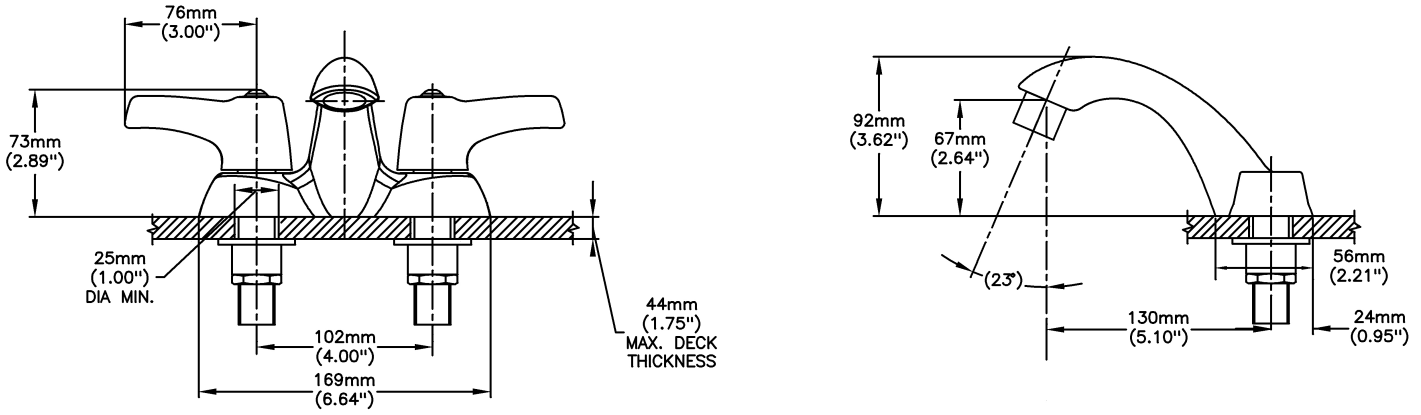

#### SPECIFICATION:

- HEAVY DUTY CAST BRASS centerset faucet
- 102mm (4") centers, two handle
- Polished chrome plated finish with polished underspout
- Metal hold-down package
- 4" Centerset- CER-TECK ceramic structures
- Outlet#: 5 - Vandal Resistant 0.5gpm (1.9 L/min) Non-Aerating Spray Outlet
- Handle#: 3 - 76 mm (3") Lever Blade Handles-ADA Compliant-Metal-Color indexed-Vandal Resistant (VR) screws
- Standard Product With ADA Offset Open Grid Strainer (No Pop-up Hole)

#### OPERATION:

- Not Available

*(Dimensional drawing on following page)*

Delta reserves the right (1) to make changes to specifications and materials, and (2) to change or discontinue models, both without notice or obligation. Dimensions are for reference. Measurement may vary plus or minus 6mm(0.25"). Mounting locations are suggested only. Check with local codes for requirements in your area. This spec was produced May 31, 2017.

INLETS: 1/2" MIP/COUPLING NUTS (NUTS NOT SUPPLIED)

Delta reserves the right (1) to make changes to specifications and materials, and (2) to change or discontinue models, both without notice or obligation. Dimensions are for reference. Measurement may vary plus or minus 6mm(0.25"). Mounting locations are suggested only. Check with local codes for requirements in your area. This spec was produced May 31, 2017.