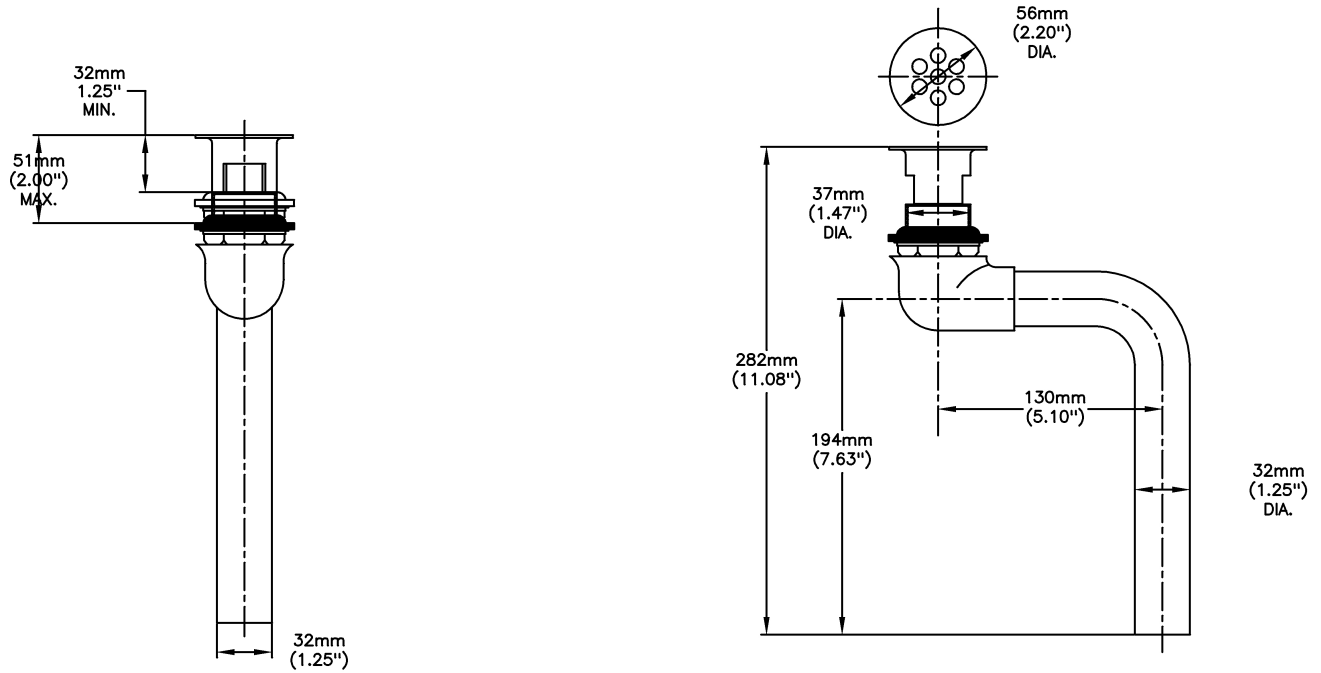

#### SPECIFICATION:

- HEAVY DUTY CAST BRASS centerset faucet
- 102mm (4") centers, two handle
- Polished chrome plated finish with polished underspout
- Metal hold-down package
- 4" Centerset- CER-TECK ceramic structures
- Outlet#: 5 - Vandal Resistant 0.5gpm (1.9 L/min) Non-Aerating Spray Outlet
- Handle#: 3 - 76 mm (3") Lever Blade Handles-ADA Compliant-Metal-Color indexed-Vandal Resistant (VR) screws
- Standard Product With ADA Offset Open Grid Strainer (No Pop-up Hole)

#### OPERATION:

- Not Available

*(Dimensional drawing on following page)*

Delta reserves the right (1) to make changes to specifications and materials, and (2) to change or discontinue models, both without notice or obligation. Dimensions are for reference. Measurement may vary plus or minus 6mm(0.25"). Mounting locations are suggested only. Check with local codes for requirements in your area. This spec was produced May 31, 2017.

INLETS: 1/2" MIP/COUPLING NUTS (NUTS NOT SUPPLIED)

Delta reserves the right (1) to make changes to specifications and materials, and (2) to change or discontinue models, both without notice or obligation. Dimensions are for reference. Measurement may vary plus or minus 6mm(0.25"). Mounting locations are suggested only. Check with local codes for requirements in your area. This spec was produced May 31, 2017.