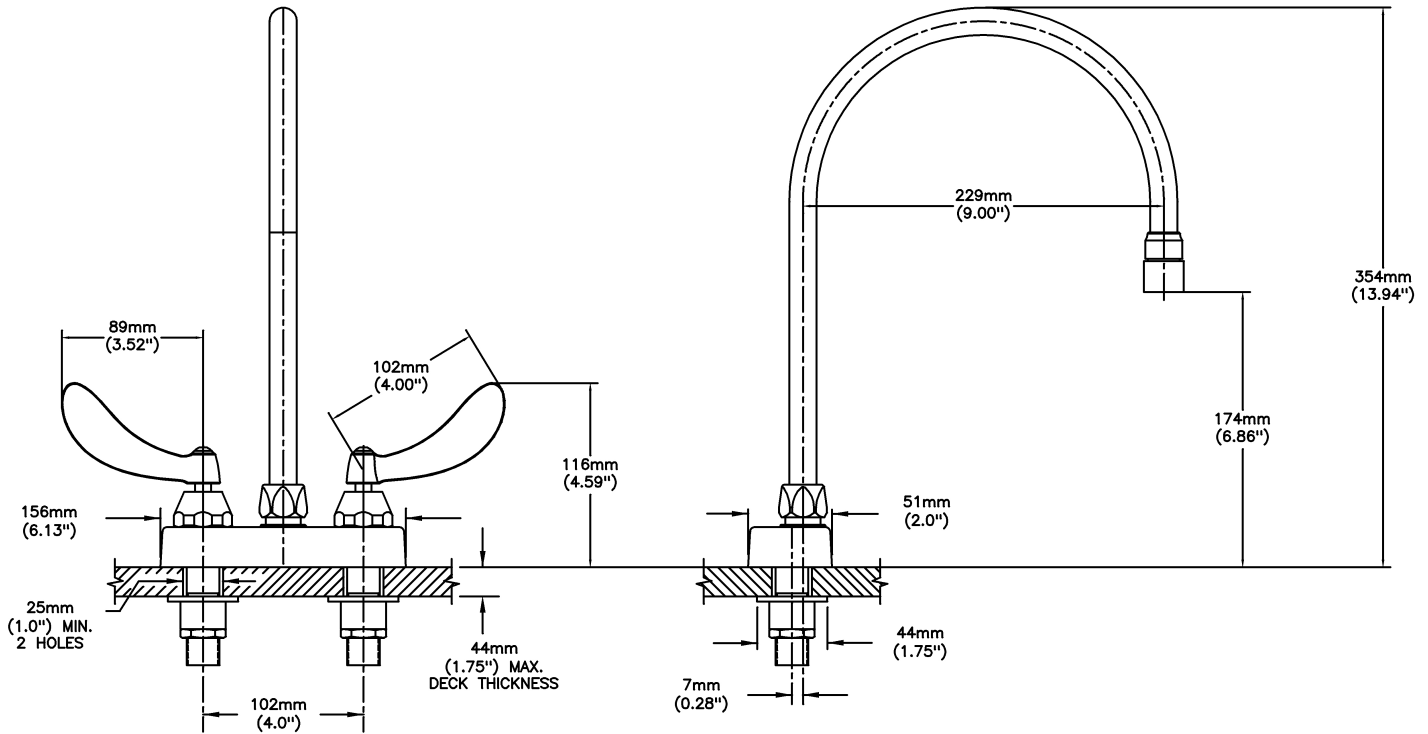

Lavatory Faucets

4" deck LESS pop-up - CER-TECK® ceramic structures

Model No: 27C4954-R7

COMPLIES WITH:

- Verified compliant with 0.25% weighted average Pb content regulations
- CSA certified.
- Complies to ASME A112.18.1/CSA B125.1
- (Contact Delta Representative for State and/or Local Approvals)

SPECIFICATION:

- HEAVY DUTY CAST BRASS sink faucet
- 102mm (4") centers, two handle
- Polished chrome plated finish
- CER-TECK® ceramic structures
- Metal hold-down package
- Spout: R7 - Gooseneck spout-9.0" spout reach -12.7" height(unmounted)- Standard rigid/swivel field installation unless LS Limited swing option selected-Vandal resistant.090" wall thickness
- Outlet#: 5 - Vandal Resistant 0.5gpm (1.9 L/min) Non-Aerating Spray Outlet
- Handle#: 4 - 102 mm (4") Blade Handles- ADA Compliant-Sanitary Hoods-Metal-Color indexed-Vandal resistant screws

OPERATION:

- Not Available

(Dimensional drawing on following page)

Delta reserves the right (1) to make changes to specifications and materials, and (2) to change or discontinue models, both without notice or obligation. Dimensions are for reference. Measurement may vary plus or minus 6mm(0.25"). Mounting locations are suggested only. Check with local codes for requirements in your area. This spec was produced June 01, 2017.

INLET FOR 3/8" OR 1/2" FLEXIBLE RISER
OR 1/2-14 NPSM COUPLING NUT (NOT SUPPLIED)

Delta reserves the right (1) to make changes to specifications and materials, and (2) to change or discontinue models, both without notice or obligation. Dimensions are for reference. Measurement may vary plus or minus 6mm(0.25"). Mounting locations are suggested only. Check with local codes for requirements in your area. This spec was produced June 01, 2017.