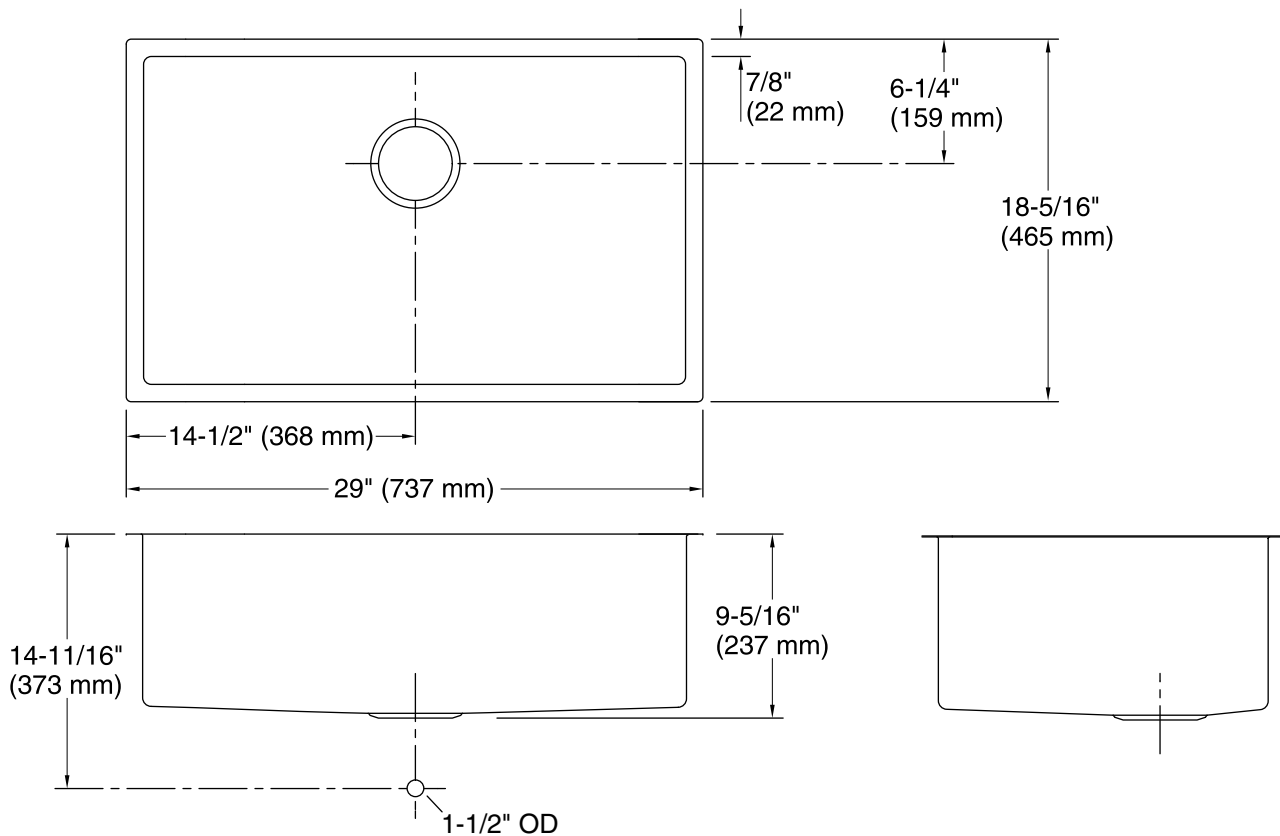

Technical Information

All product dimensions are nominal.

Bowl configuration: Single

Installation: Under-mount

Min. base cabinet width: 33" (838 mm)

Bowl area (Only): Length: 27-1/4" (692 mm)

Width: 16-9/16" (420 mm)

Bowl depth: 9" (229 mm)

Water depth: 9" (229 mm)

Template: 1220866-7, required, included

Notes

Install this product according to the installation instructions.

Minimum base cabinet width 30" - 33" (30" may require cabinet modifications). Consult an installer for confirmation.