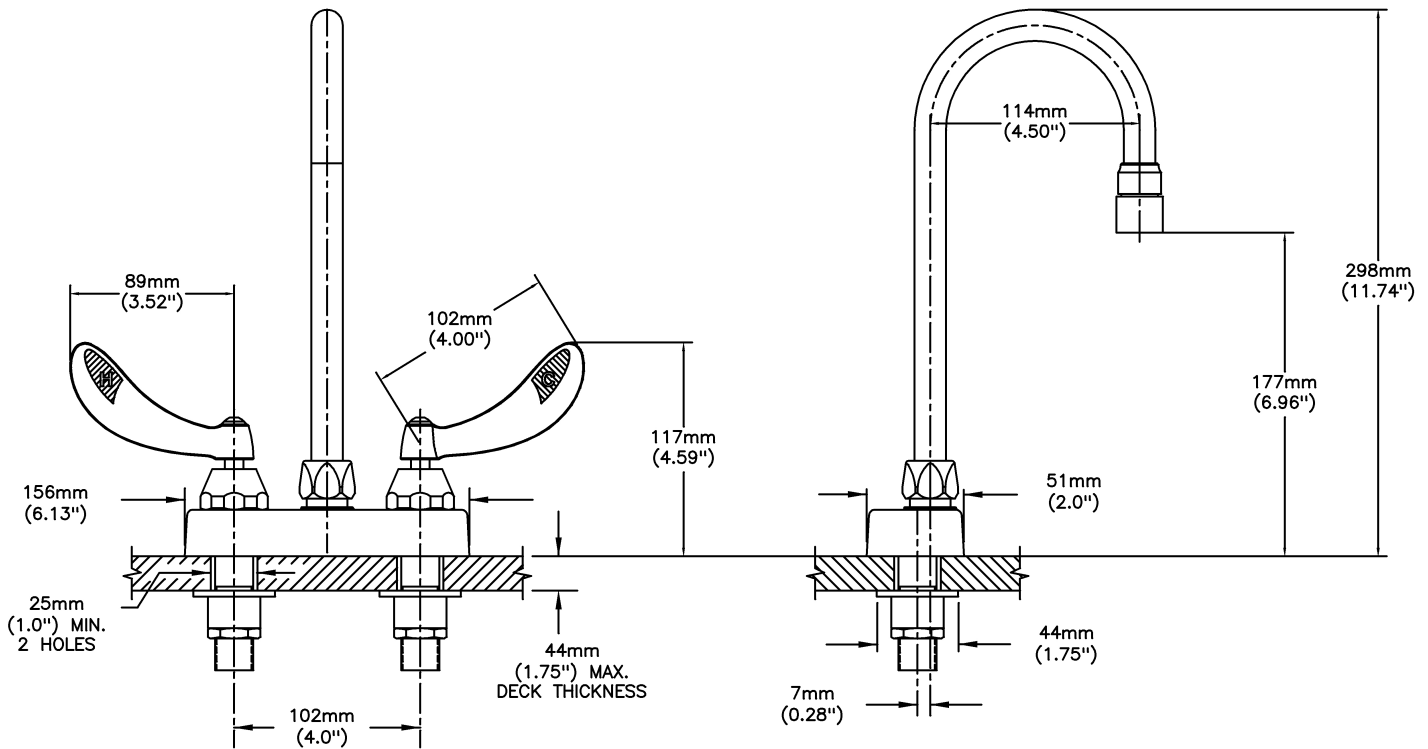

Lavatory Faucets

4" deck LESS pop-up - CER-TECK® ceramic structures

Model No: 27C4844-TI

COMPLIES WITH:

- Verified compliant with 0.25% weighted average Pb content regulations
- CSA certified.
- Complies to ASME A112.18.1/CSA B125.1
- Outlet options 2, 3, 4 and 7 are EPA WaterSense listed
- (Contact Delta Representative for State and/or Local Approvals)

SPECIFICATION:

- HEAVY DUTY CAST BRASS sink faucet
- 102mm (4") centers, two handle
- Polished chrome plated finish
- CER-TECK® ceramic structures
- Metal hold-down package
- Spout#: 8 - Gooseneck spout-4.5" spout reach -Standard rigid/swivel field installation-Vandal resistant .090" wall thickness(R2)
- Outlet#: 4 - Standard 1.5 GPM (5.7 L/Min) Flow Control Aerator
- Handle#: 4 - 102 mm (4") Blade Handles- ADA Compliant-Sanitary Hoods-Metal-Color indexed-Vandal resistant screws
- Handle Temperature Indicators

OPERATION:

- Not Available

(Dimensional drawing on following page)

Delta reserves the right (1) to make changes to specifications and materials, and (2) to change or discontinue models, both without notice or obligation. Dimensions are for reference. Measurement may vary plus or minus 6mm(0.25"). Mounting locations are suggested only. Check with local codes for requirements in your area. This spec was produced June 01, 2017.

INLET FOR 3/8" OR 1/2" FLEXIBLE RISER
OR 1/2-14 NPSM COUPLING NUT (NOT SUPPLIED)

Delta reserves the right (1) to make changes to specifications and materials, and (2) to change or discontinue models, both without notice or obligation. Dimensions are for reference. Measurement may vary plus or minus 6mm(0.25"). Mounting locations are suggested only. Check with local codes for requirements in your area. This spec was produced June 01, 2017.