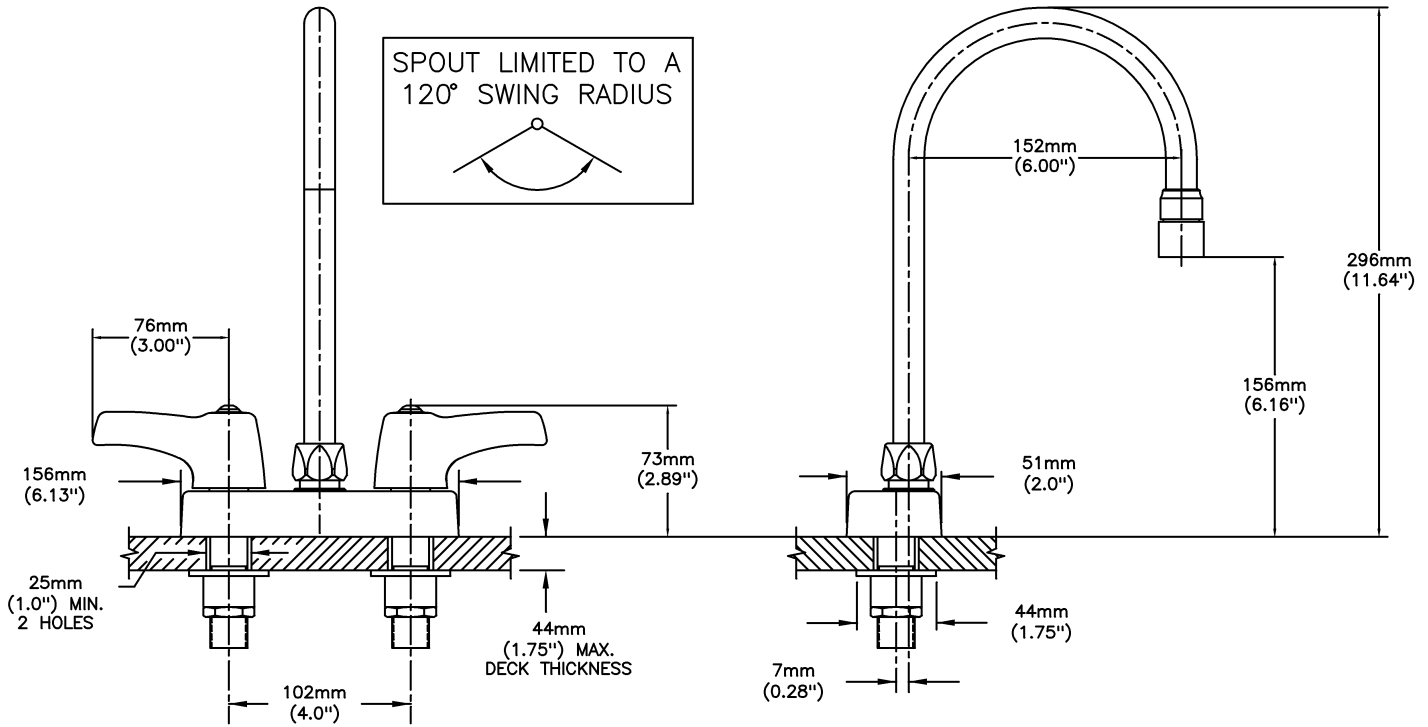

#### SPECIFICATION:

- HEAVY DUTY CAST BRASS sink faucet
- 102mm (4") centers, two handle
- Polished chrome plated finish
- CER-TECK® ceramic structures
- Metal hold-down package
- Spout#: 9 - Gooseneck spout-6.0" spout reach - 10.4" height (unmounted)- Standard rigid/swivel field installation unless LS Limited swing option selected- Vandal resistant .090" wall thickness-(R4)
- Outlet#: 3 - Vandal Resistant 1.5 gpm (5.7L/min) Flow Control Aerator
- Handle#: 3 - 76 mm (3") Lever Blade Handles-ADA Compliant-Metal-Color indexed-Vandal Resistant screws
- 120 degrees limited swing of spout (LS)

#### OPERATION:

- Not Available

***(Dimensional drawing on following page)***

Delta reserves the right (1) to make changes to specifications and materials, and (2) to change or discontinue models, both without notice or obligation. Dimensions are for reference. Measurement may vary plus or minus 6mm(0.25"). Mounting locations are suggested only. Check with local codes for requirements in your area. This spec was produced June 01, 2017.

INLET FOR 3/8" OR 1/2" FLEXIBLE RISER  
OR 1/2-14 NPSM COUPLING NUT (NOT SUPPLIED)

Delta reserves the right (1) to make changes to specifications and materials, and (2) to change or discontinue models, both without notice or obligation. Dimensions are for reference. Measurement may vary plus or minus 6mm(0.25"). Mounting locations are suggested only. Check with local codes for requirements in your area. This spec was produced June 01, 2017.