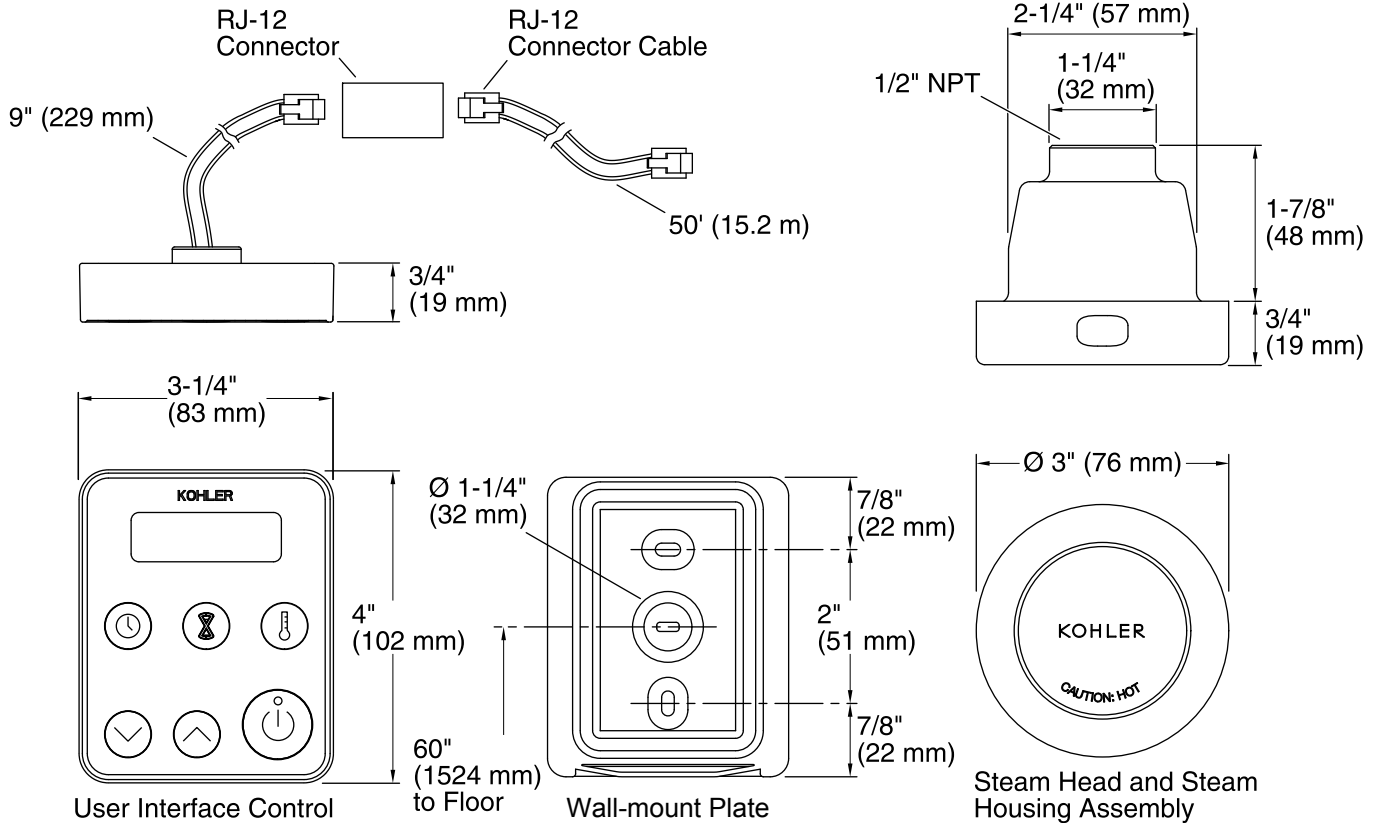

Loose component/s: Steamhead assembly, 50 ft. Connector cable, coupler, and mounting hardware.

Codes/Standards

None Applicable

KOHLER® Electronic Faucets, Valves, and Controls Five-Year Limited Warranty

See website for detailed warranty information.

Technical Information

All product dimensions are nominal.

Notes

Install this product according to the installation guide.

CAUTION: Risk of personal injury. Do not install the User Interface Control outside the steam enclosure. The User Interface must be installed within the enclosure to allow the sensors to regulate the temperature and control the flow of steam.

Locate the steam head 6" (152 mm) above the floor and at least 4-1/2" (114 mm) from the threshold.