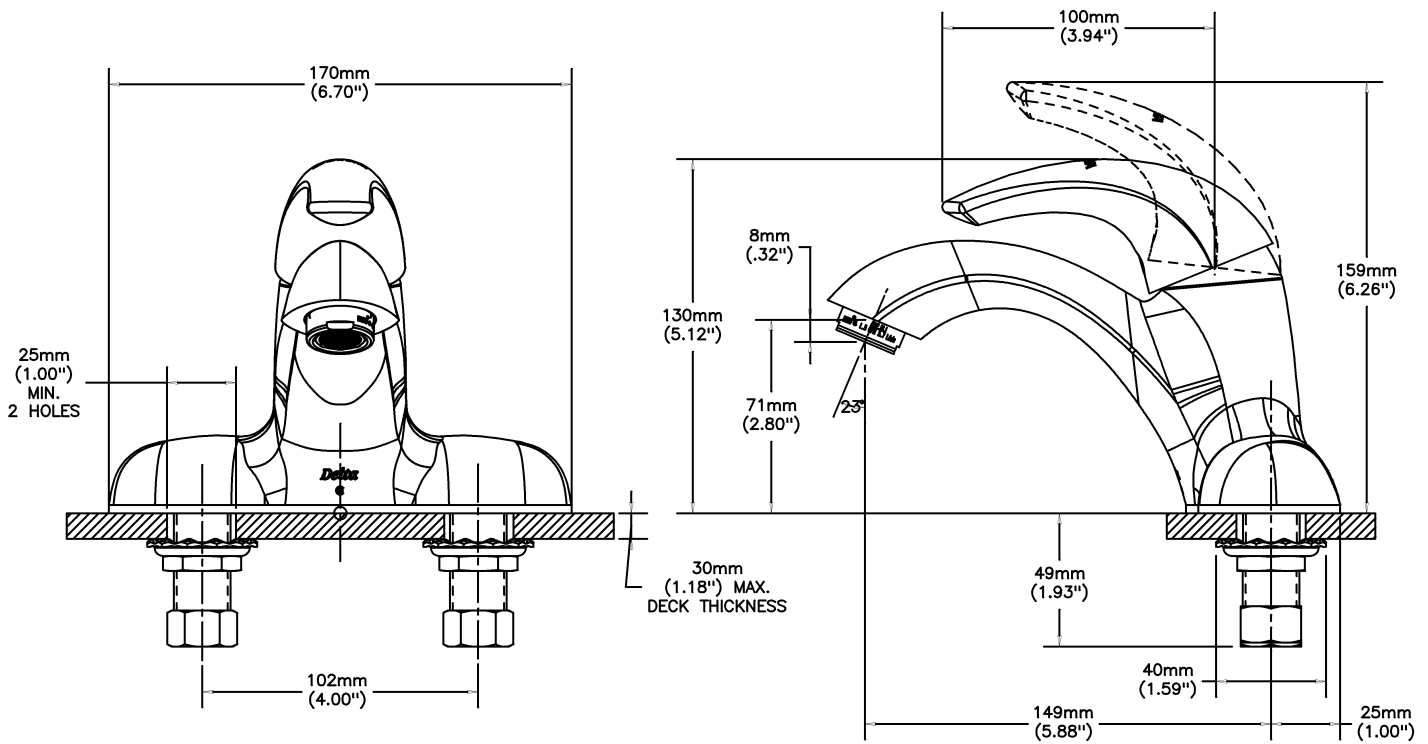

Lavatory Faucets

102mm (4") Centerset Less Pop-up (with Pop-up hole)

Model No: 22C051

COMPLIES WITH:

- CSA certified
- Verified compliant with 0.25% weighted average Pb content regulations
- Complies to ASME A112.18.1/CSA B125.1
- Complies to ASME A112.18.6 for Flex Connector Models
- ♿ Indicates compliance to ICC/ANSI A117.1
- (Contact Delta Representative for State and/or Local Approvals)

NOTES:

CA/VT Compliance:

This COMPLETE SERIES is ONLY available as CA/VT Compliant product as of June 8, 2009.

The Product Numbers have NOT changed.

(Dimensional drawing on following page)

SPECIFICATION:

- CAST BRASS
- Ceramic cartridge with rotational limit stop
- Metal hold-down package
- Single control, 102mm (4") centers
- Centerset faucet
- Chrome Finish
- Outlet#: 5 - Vandal Resistant 0.5gpm (1.9 L/min) Non-Aerating Spray Outlet
- Handle#: 1 - Vandal Resistant 89mm(3 1/2") lever handle - ADA compliant-colour indexed

OPERATION:

- Not Available

Delta reserves the right (1) to make changes to specifications and materials, and (2) to change or discontinue models, both without notice or obligation. Dimensions are for reference. Measurement may vary plus or minus 6mm(0.25"). Mounting locations are suggested only. Check with local codes for requirements in your area. This spec was produced June 01, 2017.

INLET FOR 3/8" OR 1/2" FLEXIBLE RISER
OR 1/2-14 NPSM COUPLING NUT (SUPPLIED)

Delta reserves the right (1) to make changes to specifications and materials, and (2) to change or discontinue models, both without notice or obligation. Dimensions are for reference. Measurement may vary plus or minus 6mm(0.25"). Mounting locations are suggested only. Check with local codes for requirements in your area. This spec was produced June 01, 2017.