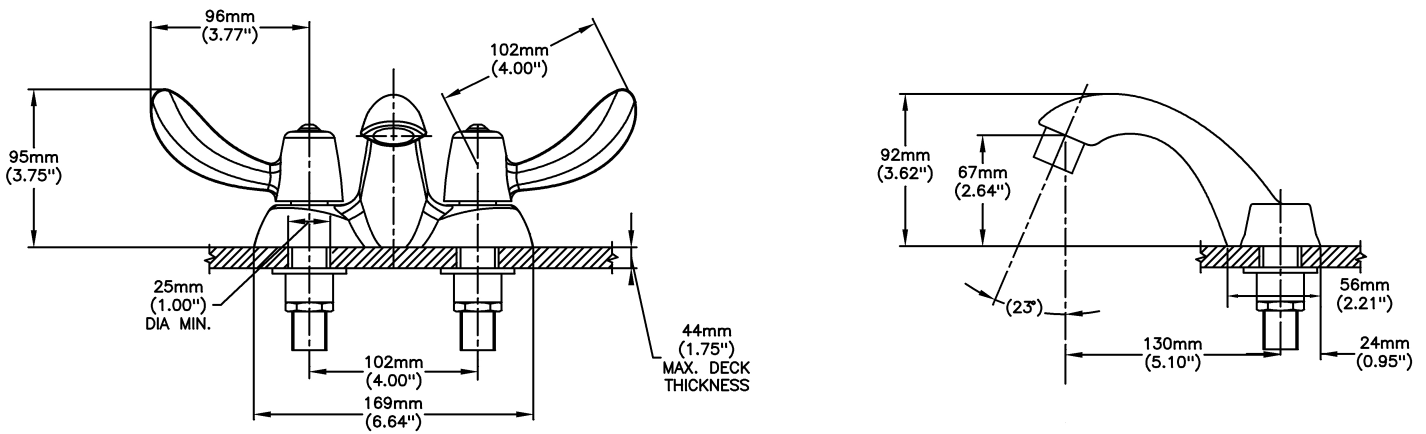

#### SPECIFICATION:

- HEAVY DUTY CAST BRASS centerset faucet
- 102mm (4") centers, two handle
- Polished chrome plated finish with polished underspout
- Metal hold-down package
- 4" Centerset- CER-TECK ceramic structures
- Outlet#: 2 - Vandal Resistant 1.5 GPM (5.7 L/Min) Laminar w/Agion® Antimicrobial
- Handle#: 2 - 102 mm (4") Hooded Blade Handles-ADA compliant-Metal-Color indexed-Vandal resistant screws
- Standard Product Less Pop-up (No Pop-up Hole)

#### OPERATION:

- Not Available

***(Dimensional drawing on following page)***

Delta reserves the right (1) to make changes to specifications and materials, and (2) to change or discontinue models, both without notice or obligation. Dimensions are for reference. Measurement may vary plus or minus 6mm(0.25"). Mounting locations are suggested only. Check with local codes for requirements in your area. This spec was produced May 25, 2017.

INLETS: 1/2" MIP/COUPLING NUTS (NUTS NOT SUPPLIED)

Delta reserves the right (1) to make changes to specifications and materials, and (2) to change or discontinue models, both without notice or obligation. Dimensions are for reference. Measurement may vary plus or minus 6mm(0.25"). Mounting locations are suggested only. Check with local codes for requirements in your area. This spec was produced May 25, 2017.