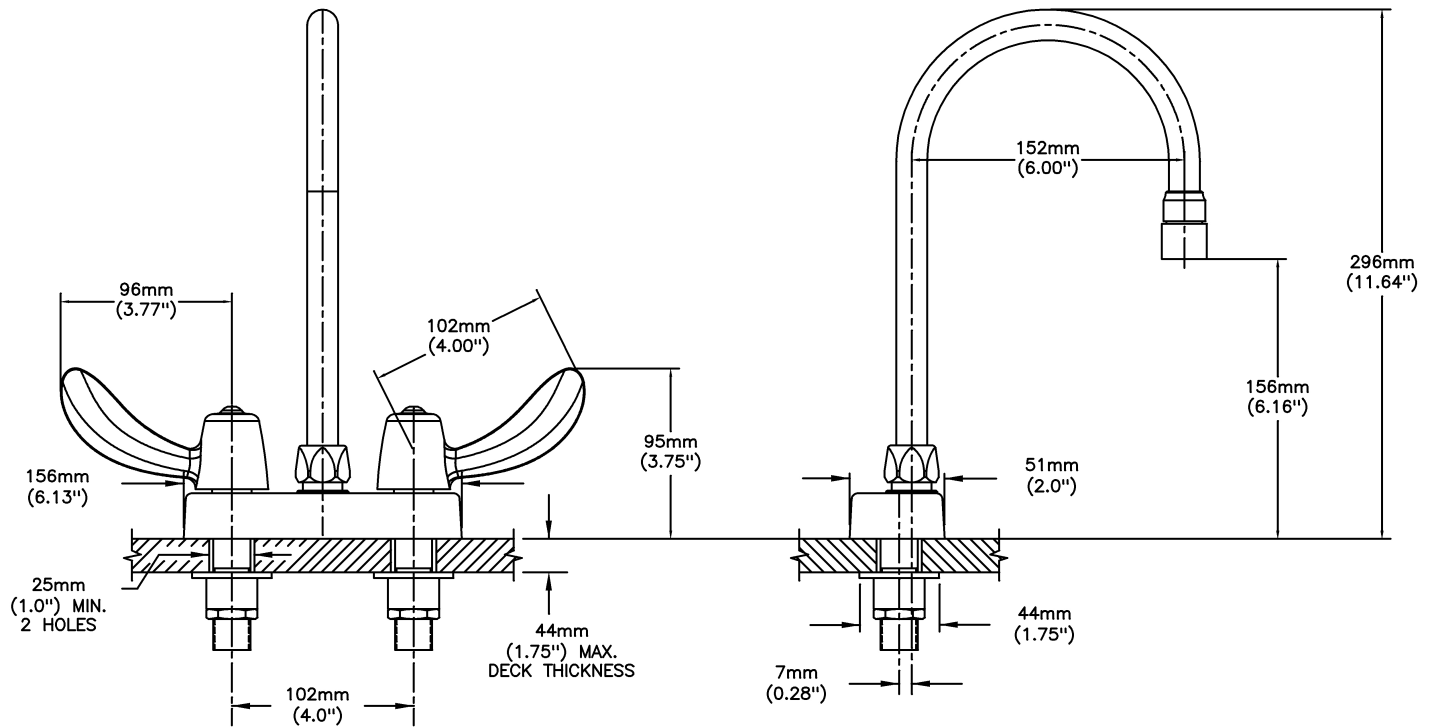

Lavatory Faucets

4" deck LESS pop-up - CER-TECK® ceramic structures

Model No: 27C4952

COMPLIES WITH:

- Verified compliant with 0.25% weighted average Pb content regulations
- CSA certified.
- Complies to ASME A112.18.1/CSA B125.1
- (Contact Delta Representative for State and/or Local Approvals)

SPECIFICATION:

- HEAVY DUTY CAST BRASS sink faucet
- 102mm (4") centers, two handle
- Polished chrome plated finish
- CER-TECK® ceramic structures
- Metal hold-down package
- Spout#: 9 - Gooseneck spout-6.0" spout reach - 10.4" height (unmounted)- Standard rigid/swivel field installation unless LS Limited swing option selected- Vandal resistant .090" wall thickness-(R4)
- Outlet#: 5 - Vandal Resistant 0.5gpm (1.9 L/min) Non-Aerating Spray Outlet
- Handle#: 2 - 102 mm (4") Hooded Blade Handles-ADA compliant-Metal-Color indexed-Vandal resistant screws

OPERATION:

- Not Available

(Dimensional drawing on following page)

Delta reserves the right (1) to make changes to specifications and materials, and (2) to change or discontinue models, both without notice or obligation. Dimensions are for reference. Measurement may vary plus or minus 6mm(0.25"). Mounting locations are suggested only. Check with local codes for requirements in your area. This spec was produced June 01, 2017.

INLET FOR 3/8" OR 1/2" FLEXIBLE RISER
OR 1/2-14 NPSM COUPLING NUT (NOT SUPPLIED)

Delta reserves the right (1) to make changes to specifications and materials, and (2) to change or discontinue models, both without notice or obligation. Dimensions are for reference. Measurement may vary plus or minus 6mm(0.25"). Mounting locations are suggested only. Check with local codes for requirements in your area. This spec was produced June 01, 2017.