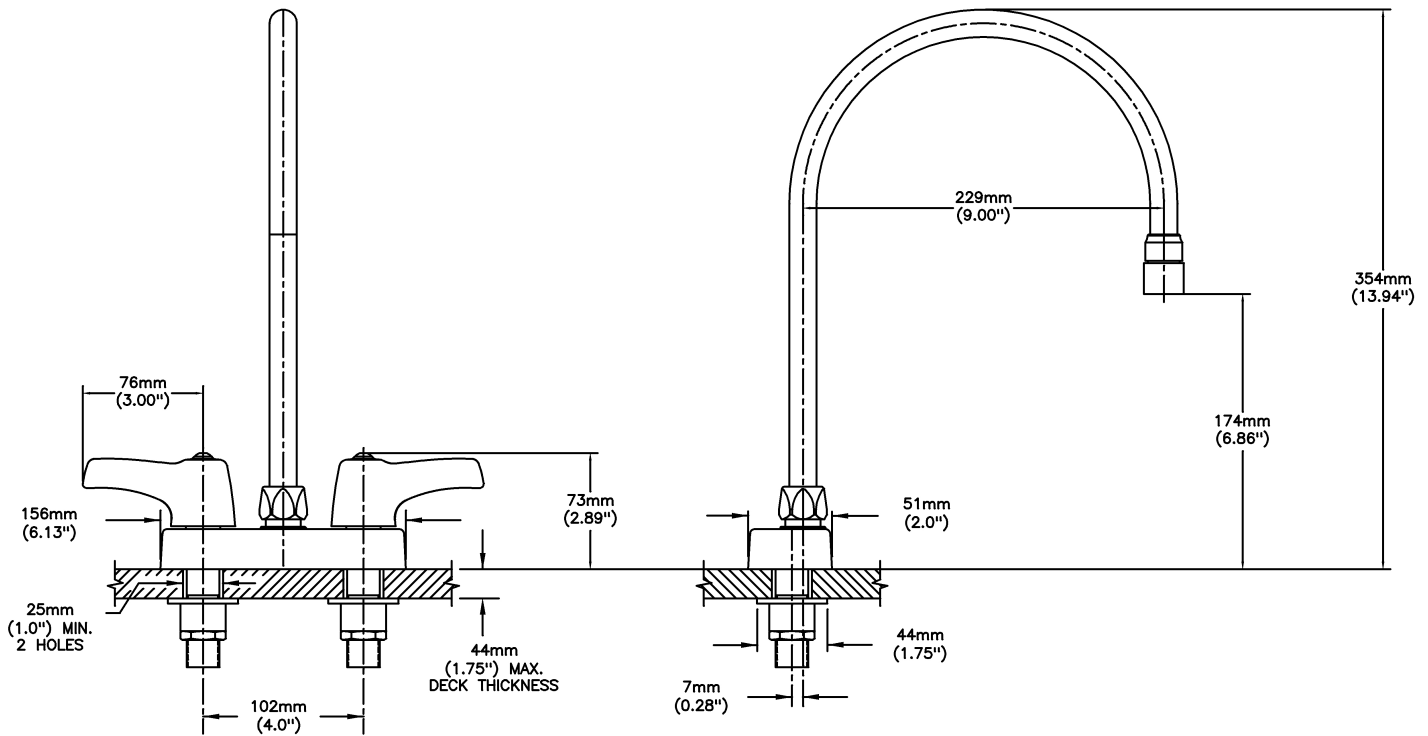

Lavatory Faucets

4" deck LESS pop-up - CER-TECK® ceramic structures

Model No: 27C4933-R7

COMPLIES WITH:

- Verified compliant with 0.25% weighted average Pb content regulations
- CSA certified.
- Complies to ASME A112.18.1/CSA B125.1
-  Indicates compliance to ICC/ANSI A117.1
- Outlet options 2, 3, 4 and 7 are EPA WaterSense listed
- (Contact Delta Representative for State and/or Local Approvals)

SPECIFICATION:

- HEAVY DUTY CAST BRASS sink faucet
- 102mm (4") centers, two handle
- Polished chrome plated finish
- CER-TECK® ceramic structures
- Metal hold-down package
- Spout: R7 - Gooseneck spout-9.0" spout reach -12.7" height(unmounted)- Standard rigid/swivel field installation unless LS Limited swing option selected-Vandal resistant.090" wall thickness
- Outlet#: 3 - Vandal Resistant 1.5 gpm (5.7L/min) Flow Control Aerator
- Handle#: 3 - 76 mm (3") Lever Blade Handles-ADA Compliant-Metal-Color indexed-Vandal Resistant screws

OPERATION:

- Not Available

(Dimensional drawing on following page)

Delta reserves the right (1) to make changes to specifications and materials, and (2) to change or discontinue models, both without notice or obligation. Dimensions are for reference. Measurement may vary plus or minus 6mm(0.25"). Mounting locations are suggested only. Check with local codes for requirements in your area. This spec was produced June 01, 2017.

INLET FOR 3/8" OR 1/2" FLEXIBLE RISER
OR 1/2-14 NPSM COUPLING NUT (NOT SUPPLIED)

Delta reserves the right (1) to make changes to specifications and materials, and (2) to change or discontinue models, both without notice or obligation. Dimensions are for reference. Measurement may vary plus or minus 6mm(0.25"). Mounting locations are suggested only. Check with local codes for requirements in your area. This spec was produced June 01, 2017.