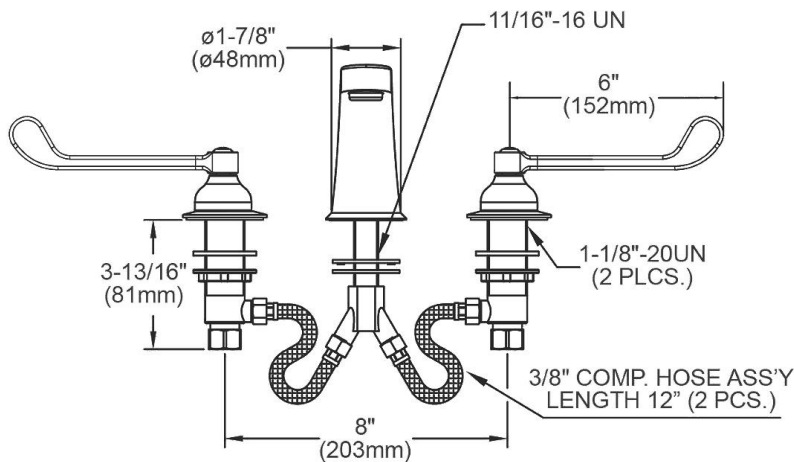

AMERICAN PRIDE. A LIFETIME TRADITION.
Like your family, the Elkay family has values and traditions that endure. For almost a century, Elkay has been a family-owned and operated company, providing thousands of jobs that support our families and communities.

Product Compliance: ADA & ICC A117.1
ASME A112.18.1/CSA B125.1
NSF 61
NSF 372 (lead free)

Complies with ADA & ICC A117.1 accessibility requirements when installed according to the requirements outlined in these standards.

[Clean and Care Manual (PDF)](#)

[Installation Instructions (PDF)](#)

[Limited Warranty (PDF)](#)