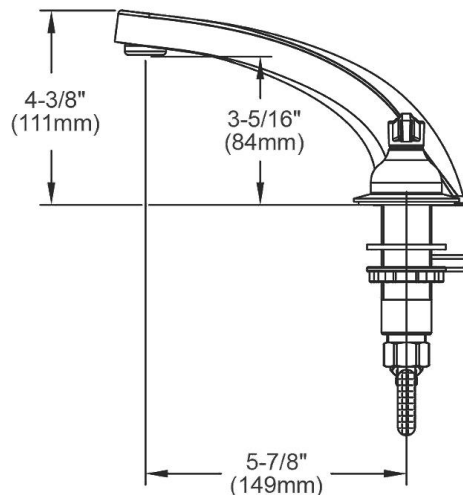

AMERICAN PRIDE. A LIFETIME TRADITION.
Like your family, the Elkay family has values and traditions that endure. For almost a century, Elkay has been a family-owned and operated company, providing thousands of jobs that support our families and communities.

Product Compliance: ADA & ICC A117.1
ASME A112.18.1/CSA B125.1
NSF 61
NSF 372 (lead free)

Complies with ADA & ICC A117.1 accessibility requirements when installed according to the requirements outlined in these standards.

[Clean and Care Manual (PDF)](#)

[Installation Instructions (PDF)](#)

[Limited Warranty (PDF)](#)